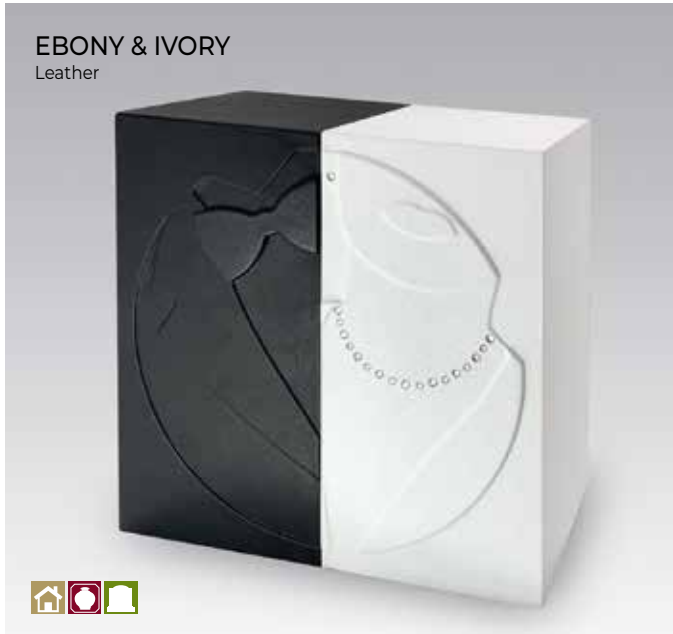

Design inspired by timeless elegance representing uniqueness in these most beautiful virtues. The choice of (Yin and Yang) are symbols of everyday lives.

Ebony
US899-00018
5 7/8" W X 6 1/2" D X 10" H
Vol: 205 ci

Ivory
US899-00019
5 7/8" W X 6 1/2" D X 10" H
Vol: 205 ci