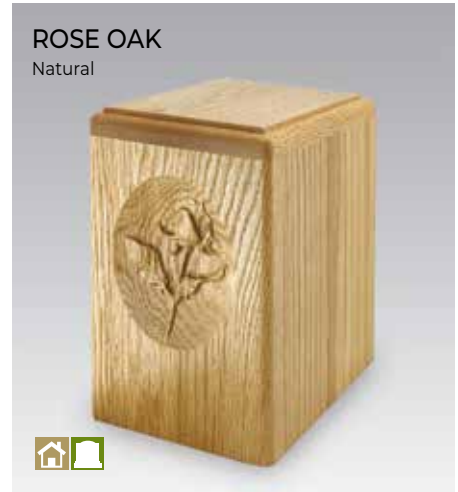

The design of these oak urns is characterized by its simplicity in combination with remarkable carved details.

US110-00053
5½" W X 7½" D X 8¾" H
Vol: 200 ci