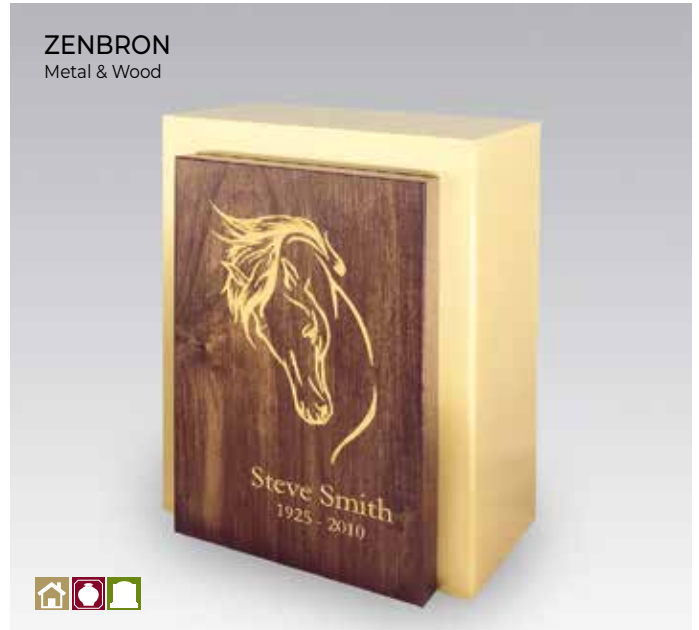

US440-20010
6¾" W X 4⁹/₁₆" D X 9⁷/₈" H
Vol: 200 ci