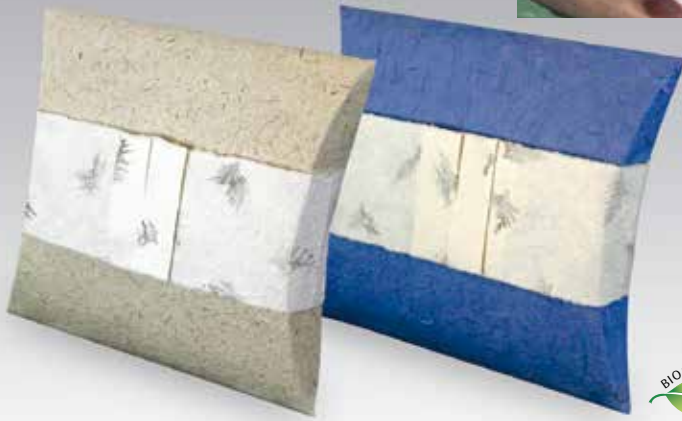

JOURNEY EARTHURNS

Natural
US899-30103
14" W X 12½" D X 3" H
Vol: 220 ci

Aqua
US899-30102
14" W X 12½" D X 3" H
Vol: 220 ci